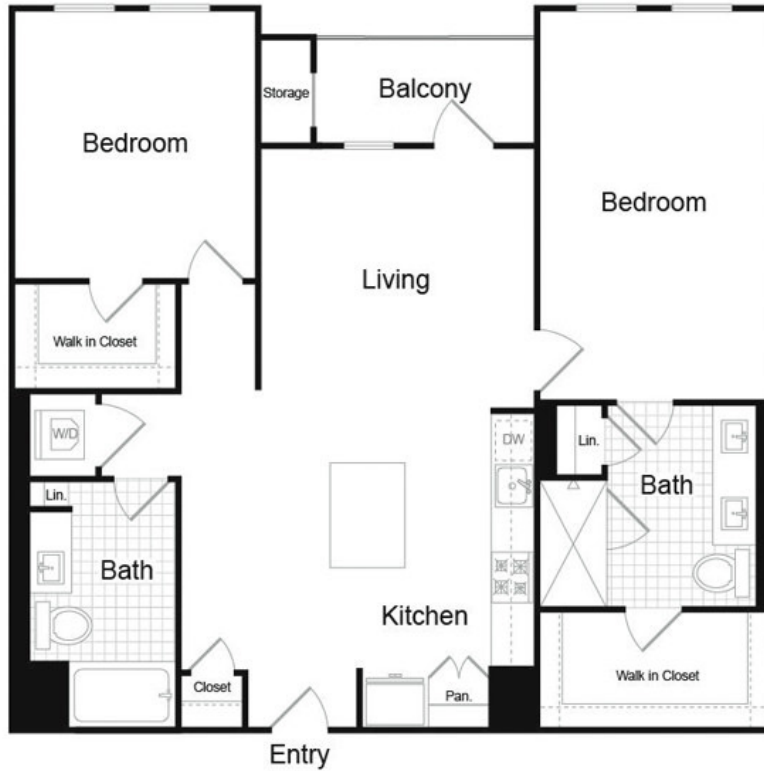

B6.1

2 BED | 2 BATH

1271

SQ. FT.

savoy

1120 Kifer Road | Sunnyvale, CA 94086

liveatsavoy.com

Floor plans are artist's rendering. All dimensions are approximate. Actual product and specifications may vary in dimension or detail. Not all features are available in every apartment. Prices and availability are subject to change. Please see a representative for details.