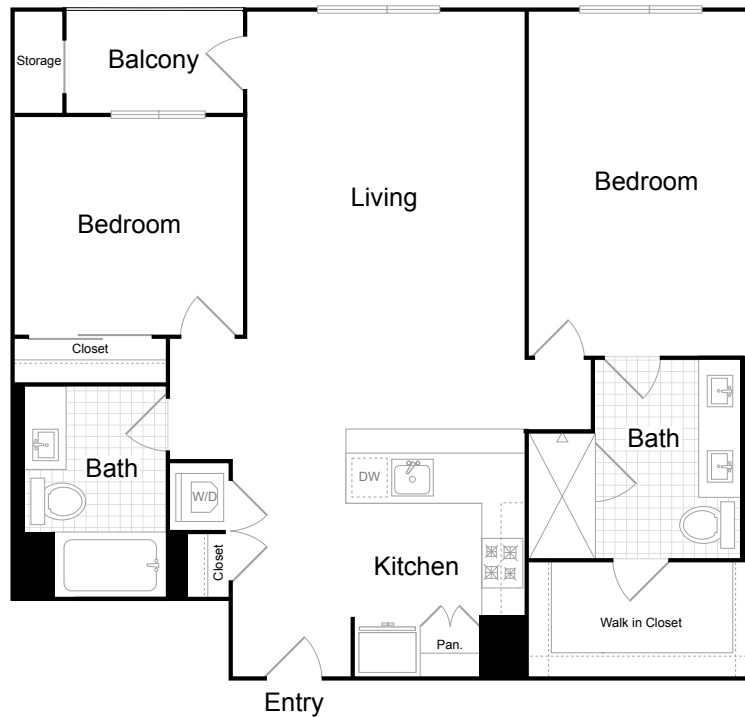

# B5

2 BED | 2 BATH

# 1228-1345

SQ. FT.

savoy

1120 Kifer Road | Sunnyvale, CA 94086

[liveatsavoy.com](http://liveatsavoy.com)

*Floor plans are artist's rendering. All dimensions are approximate. Actual product and specifications may vary in dimension or detail. Not all features are available in every apartment. Prices and availability are subject to change. Please see a representative for details.*