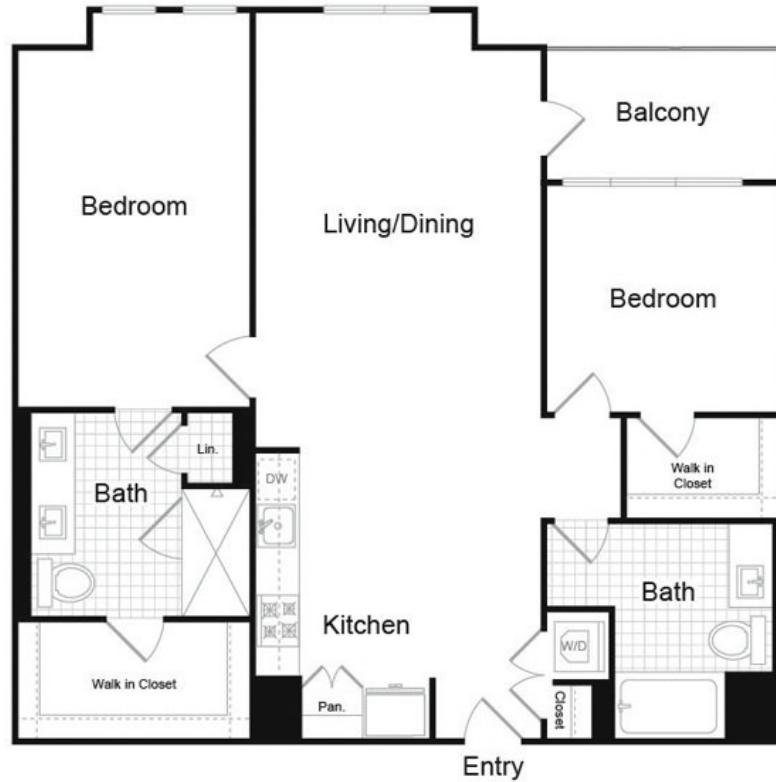

# B5.4

2 BED | 2 BATH

# 1268

SQ. FT.

savoy

1120 Kifer Road | Sunnyvale, CA 94086

[liveatsavoy.com](http://liveatsavoy.com)

*Floor plans are artist's rendering. All dimensions are approximate. Actual product and specifications may vary in dimension or detail. Not all features are available in every apartment. Prices and availability are subject to change. Please see a representative for details.*