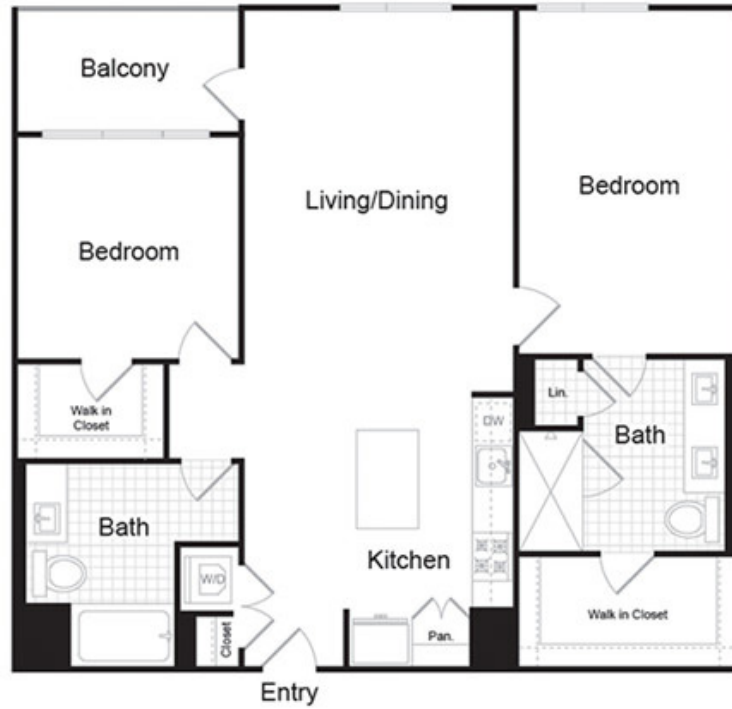

B5.2

2 BED | 2 BATH

1241

SQ. FT.

savoy

1120 Kifer Road | Sunnyvale, CA 94086

liveatsavoy.com

Floor plans are artist's rendering. All dimensions are approximate. Actual product and specifications may vary in dimension or detail. Not all features are available in every apartment. Prices and availability are subject to change. Please see a representative for details.