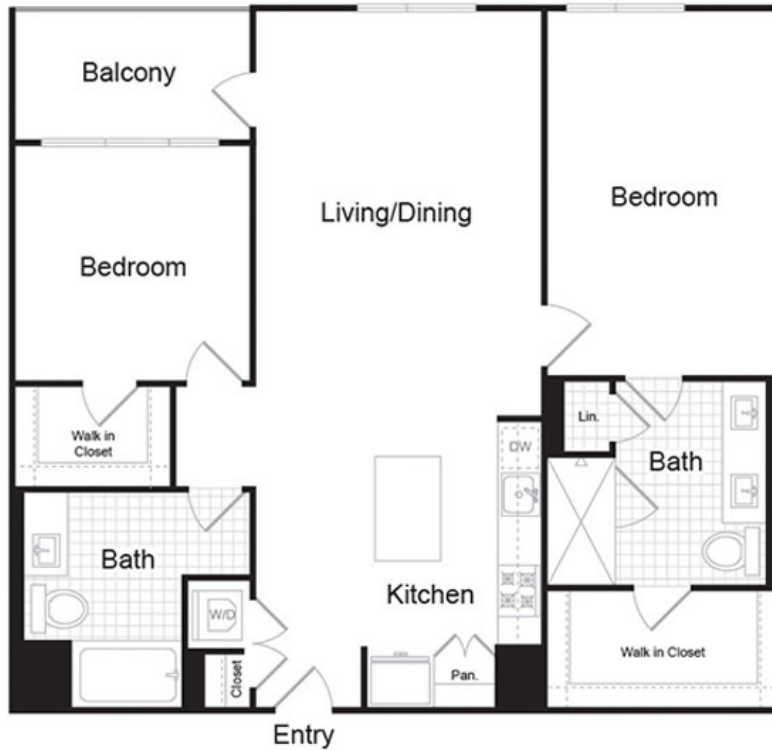

# B5.1

2 BED | 2 BATH

# 1228

SQ. FT.

savoy

1120 Kifer Road | Sunnyvale, CA 94086

liveatsavoy.com

*Floor plans are artist's rendering. All dimensions are approximate. Actual product and specifications may vary in dimension or detail. Not all features are available in every apartment. Prices and availability are subject to change. Please see a representative for details.*