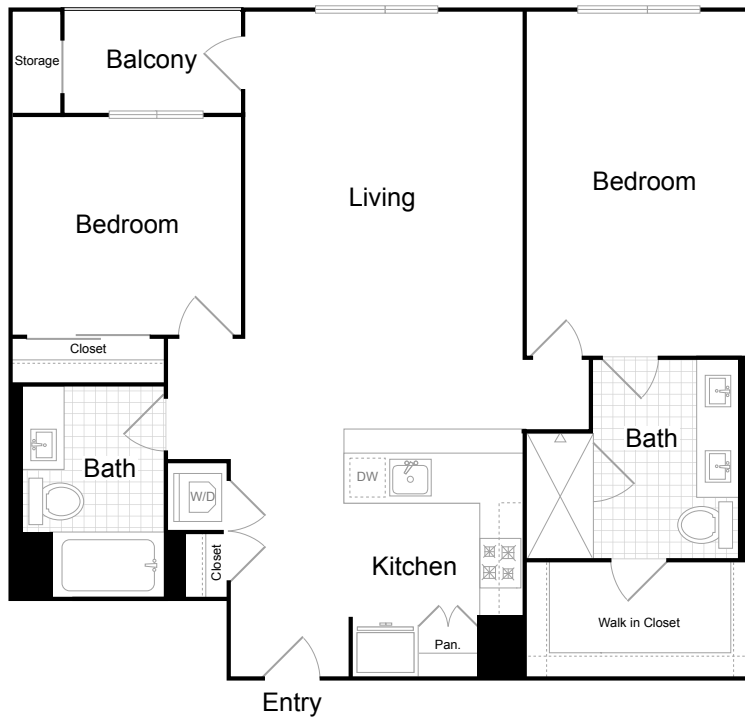

B4

2 BED | 2 BATH

1200

SQ. FT.

1120 Kifer Road | Sunnyvale, CA 94086

liveatsavoy.com

Floor plans are artist's rendering. All dimensions are approximate. Actual product and specifications may vary in dimension or detail. Not all features are available in every apartment. Prices and availability are subject to change. Please see a representative for details.