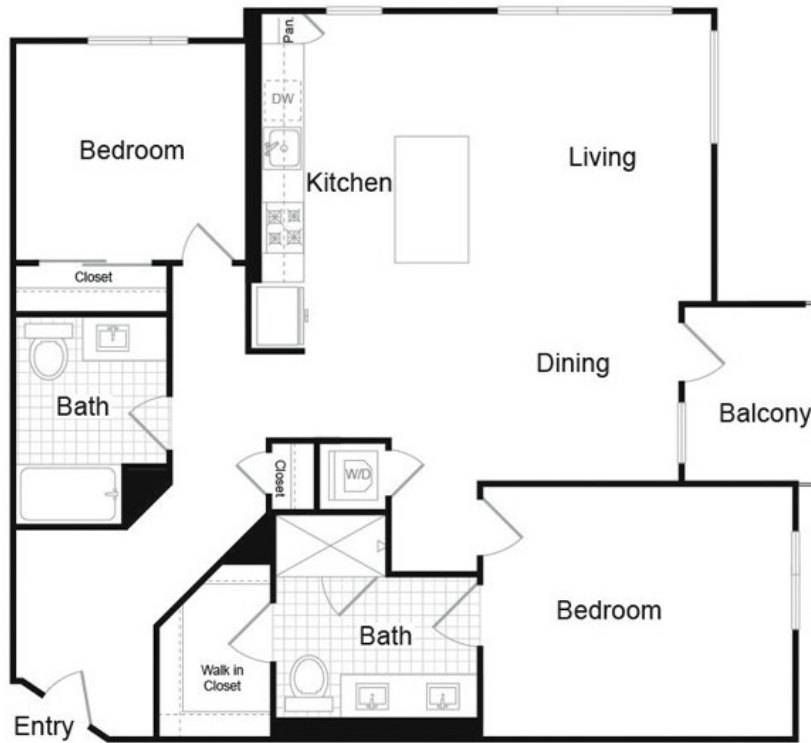

B1.6

2 BED | 2 BATH

1282

SQ. FT.

savoy

1120 Kifer Road | Sunnyvale, CA 94086

liveatsavoy.com

Floor plans are artist's rendering. All dimensions are approximate. Actual product and specifications may vary in dimension or detail. Not all features are available in every apartment. Prices and availability are subject to change. Please see a representative for details.