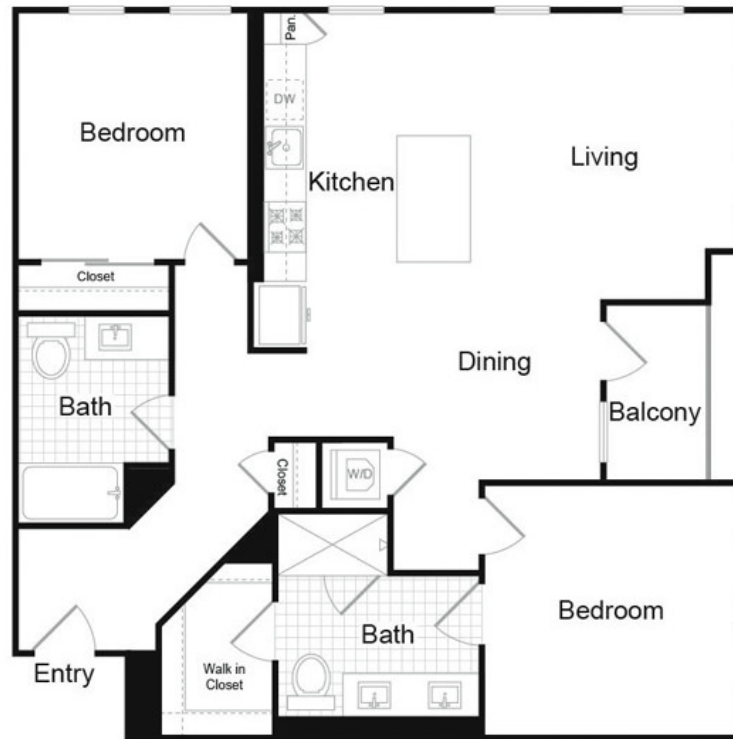

# B1.4

2 BED | 2 BATH

# 1243

SQ. FT.

1120 Kifer Road | Sunnyvale, CA 94086

[liveatsavoy.com](http://liveatsavoy.com)

*Floor plans are artist's rendering. All dimensions are approximate. Actual product and specifications may vary in dimension or detail. Not all features are available in every apartment. Prices and availability are subject to change. Please see a representative for details.*