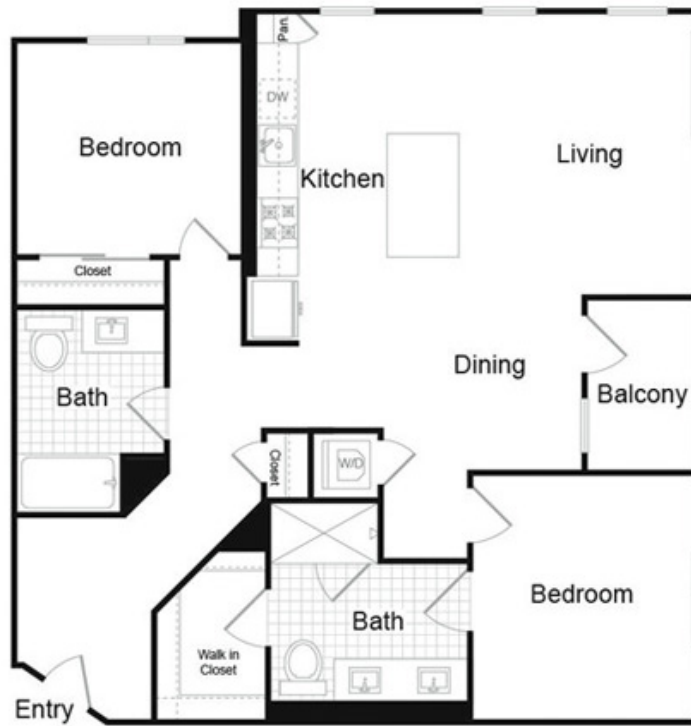

B1.2

2 BED | 2 BATH

1201

SQ. FT.

savoy

1120 Kifer Road | Sunnyvale, CA 94086

liveatsavoy.com

Floor plans are artist's rendering. All dimensions are approximate. Actual product and specifications may vary in dimension or detail. Not all features are available in every apartment. Prices and availability are subject to change. Please see a representative for details.