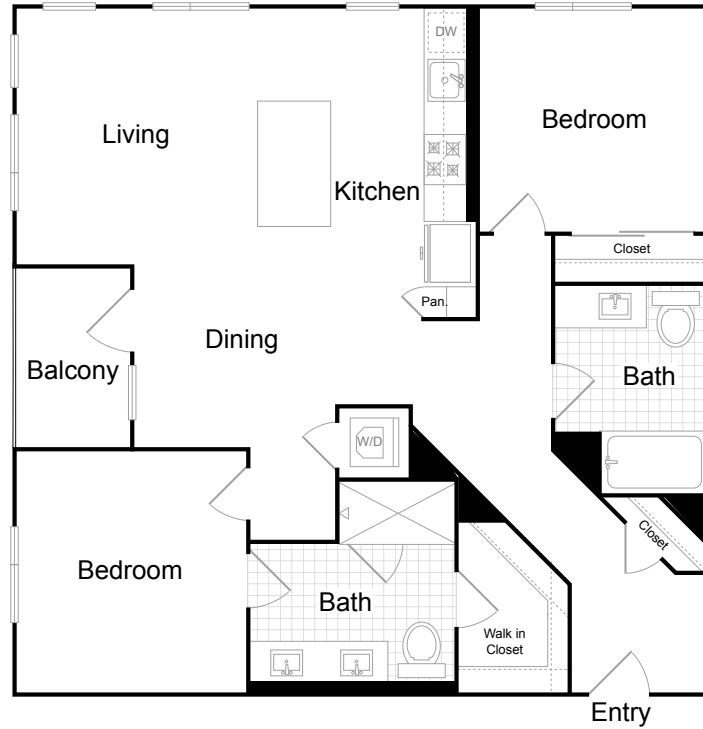

# B1.1

2 BED | 2 BATH

# 1176

SQ. FT.

	1120 Kifer Road   Sunnyvale, CA 94086
	liveatsavoy.com

*Floor plans are artist's rendering. All dimensions are approximate. Actual product and specifications may vary in dimension or detail. Not all features are available in every apartment. Prices and availability are subject to change. Please see a representative for details.*