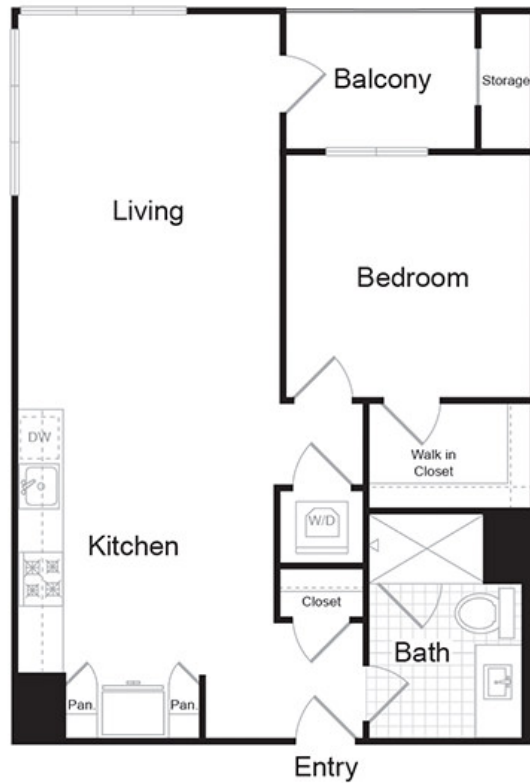

A8

1 BED | 1 BATH

800

SQ. FT.

1120 Kifer Road | Sunnyvale, CA 94086

liveatsavoy.com

Floor plans are artist's rendering. All dimensions are approximate. Actual product and specifications may vary in dimension or detail. Not all features are available in every apartment. Prices and availability are subject to change. Please see a representative for details.