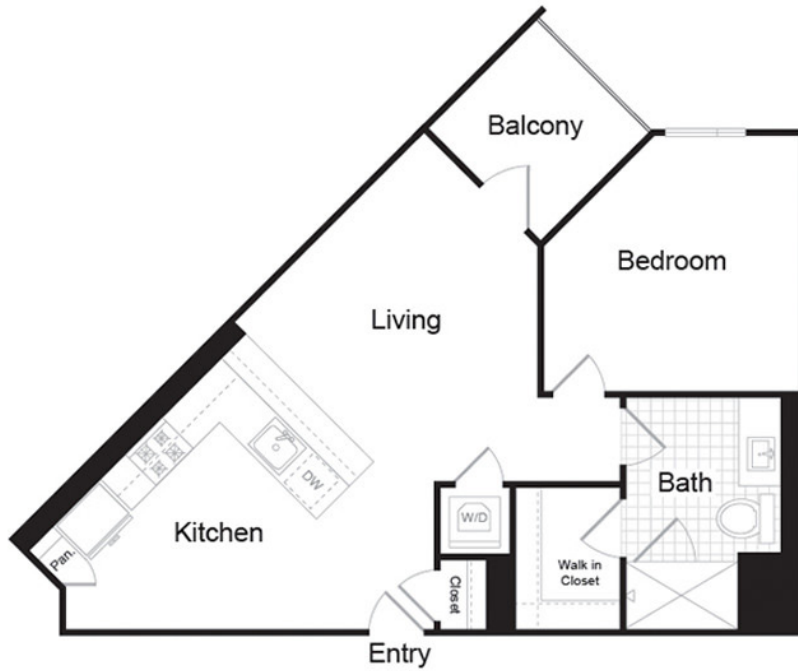

A1

1 BED | 1 BATH

689

SQ. FT.

1120 Kifer Road | Sunnyvale, CA 94086

liveatsavoy.com

Floor plans are artist's rendering. All dimensions are approximate. Actual product and specifications may vary in dimension or detail. Not all features are available in every apartment. Prices and availability are subject to change. Please see a representative for details.