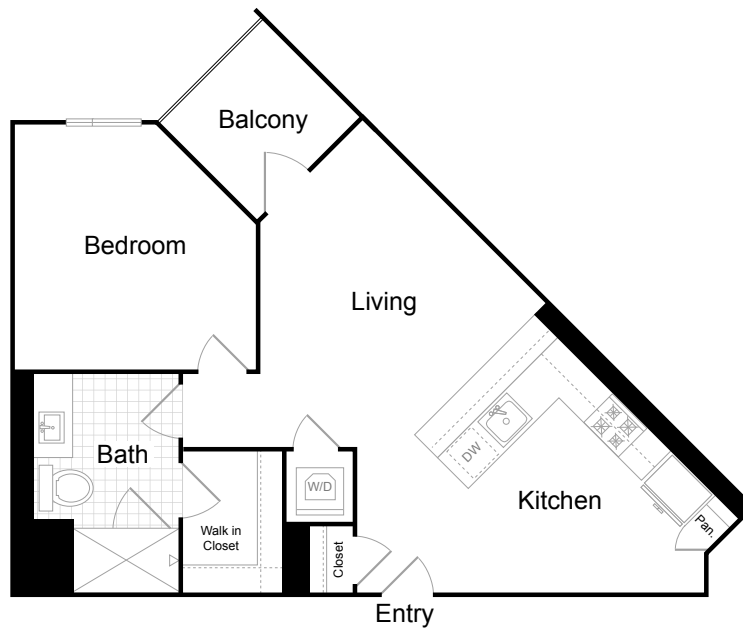

A1.1

1 BED | 1 BATH

741

SQ. FT.

1120 Kifer Road | Sunnyvale, CA 94086

liveatsavoy.com

Floor plans are artist's rendering. All dimensions are approximate. Actual product and specifications may vary in dimension or detail. Not all features are available in every apartment. Prices and availability are subject to change. Please see a representative for details.